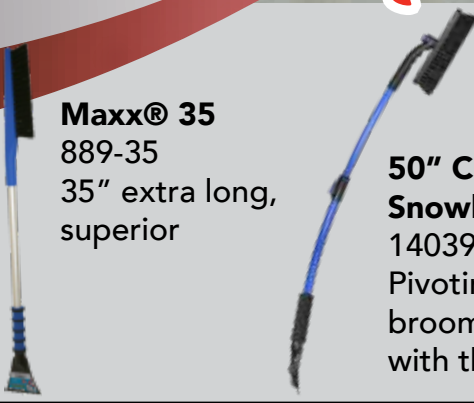

Happy Holidays!

December 2018

Maxx® 35
889-35
35" extra long,
superior

50" Crossover Super-Duty Snowbroom
14039C
Pivoting head swivels from broom to brush position with the push of a button.

Aluminum Emergency Shovel
17222C

- Compact design for easy storage.
- Two in one handle design allows shovel to be used as a scoop.
- Extends to 30" for longer reach.

Home of the Mallory Brand Since 1900

Flat Tire Repair Kit
50133

- Repairs & inflates!
- Tire sensor safe