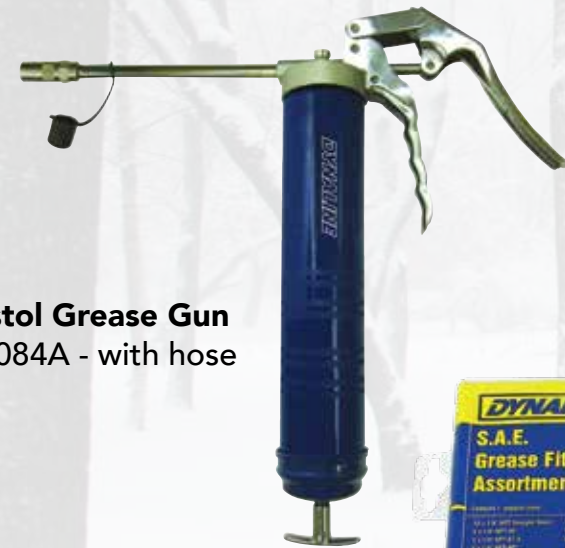

Pistol Grease Gun
11084A - with hose